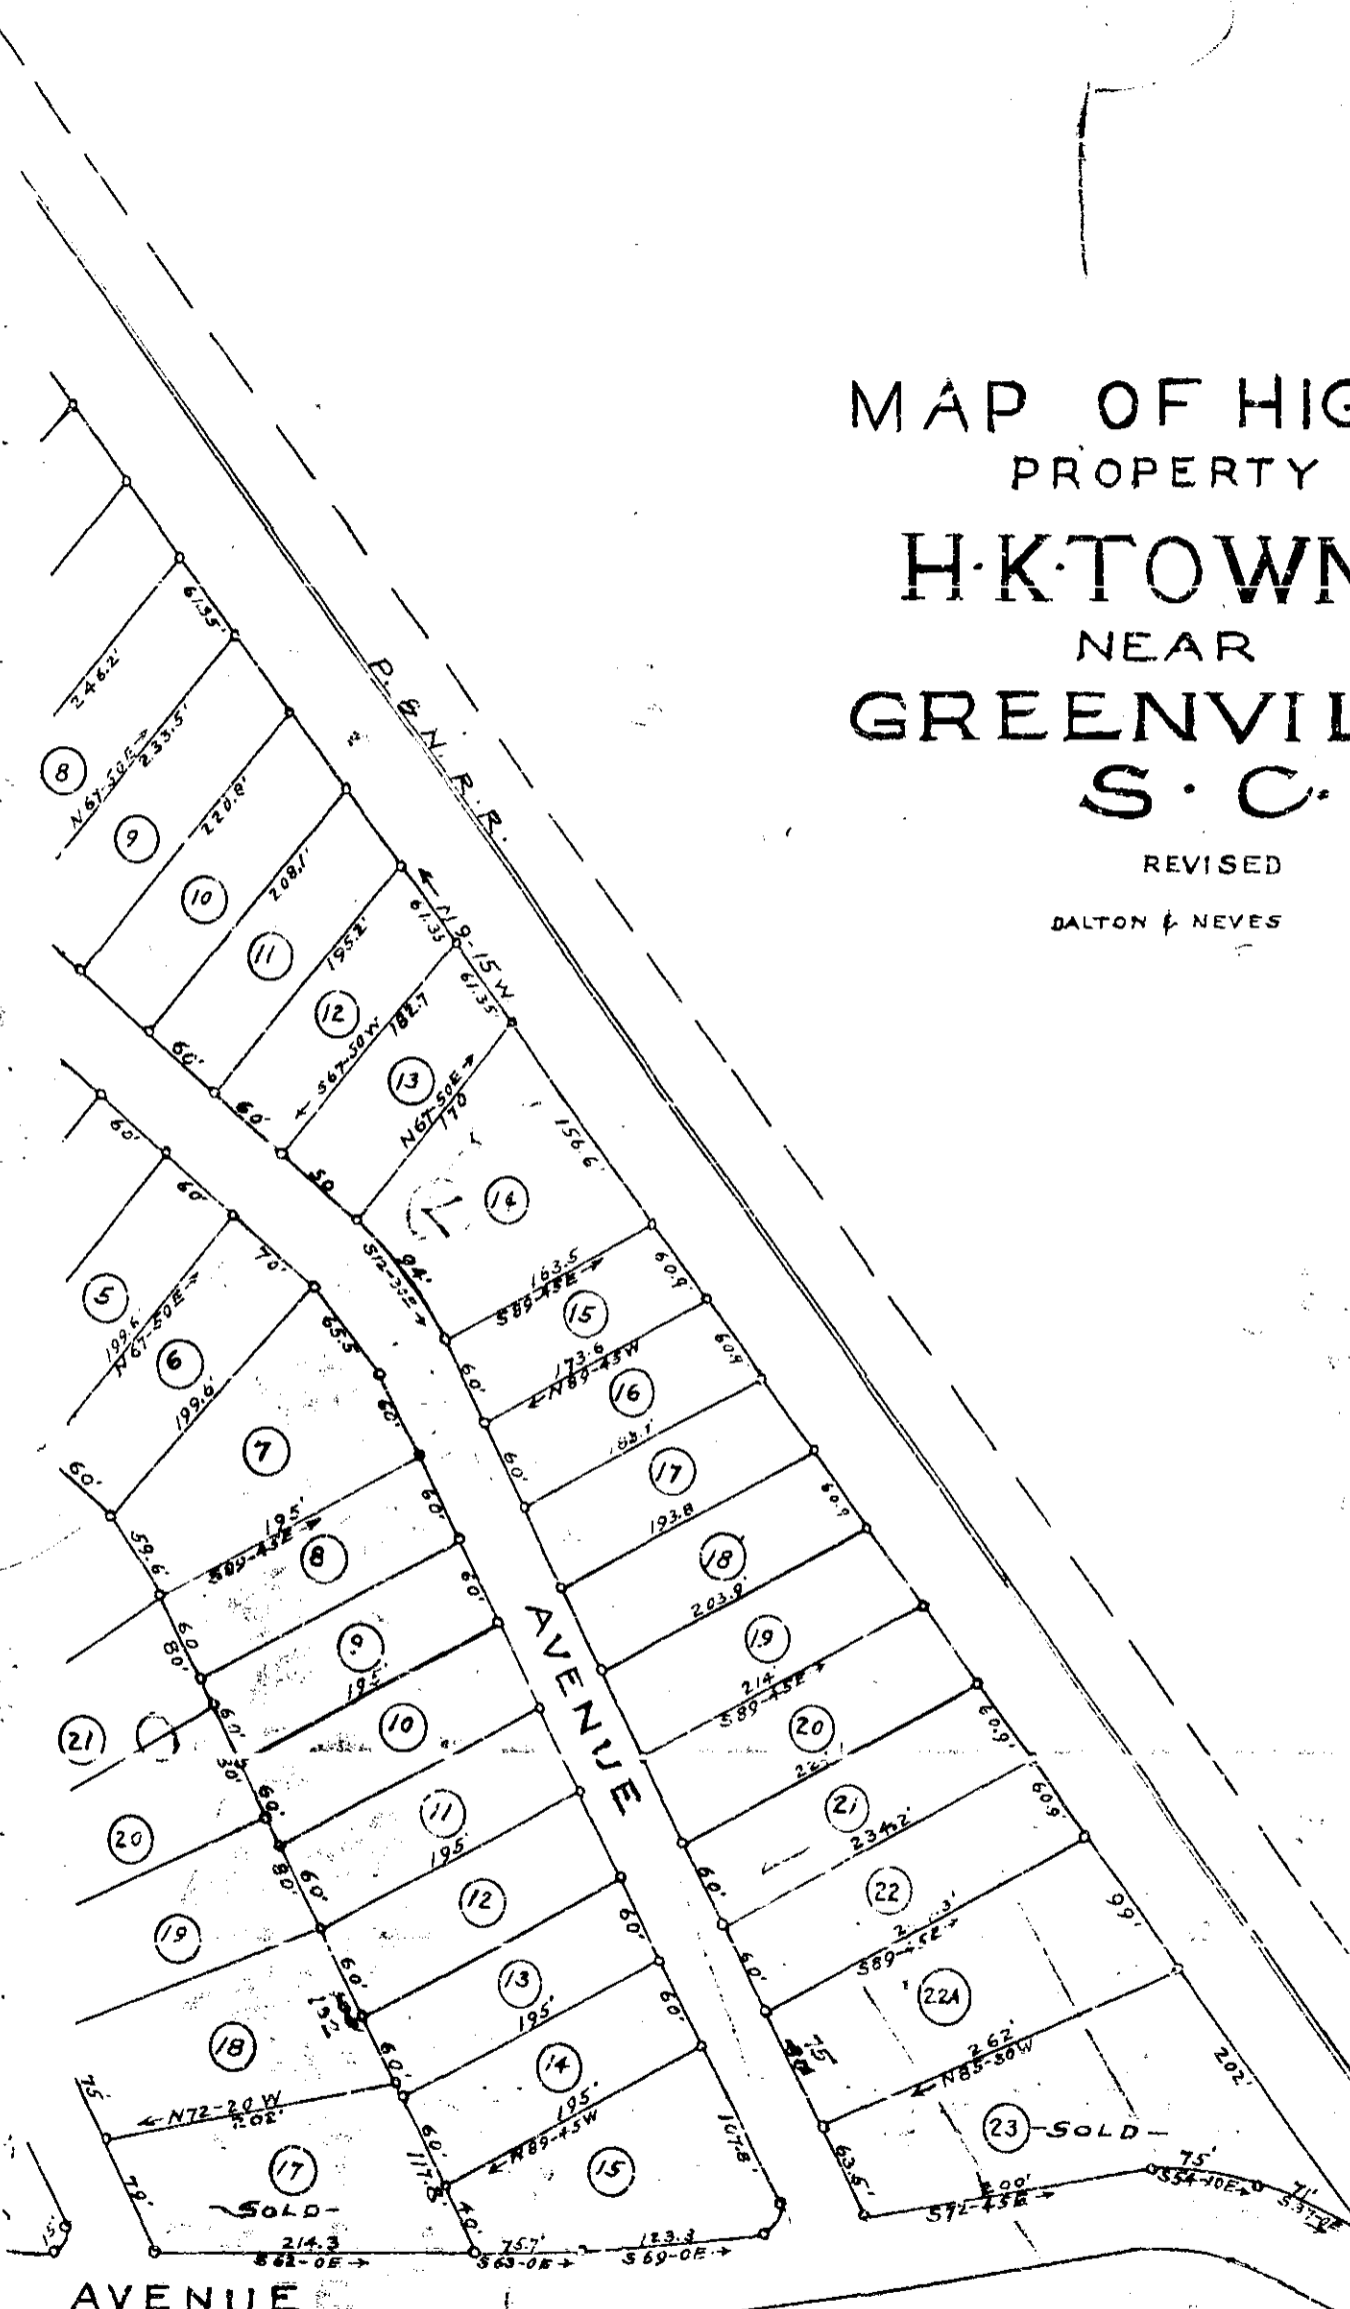

MAP OF HIGHLAND
PROPERTY OF
H. K. TOWNES
NEAR
GREENVILLE
S. C.

REVISED JULY 1940
DALTON & NEVES

61 83
01 25
589-43E
201.7
40728
Created by *Conquistador* 12.40
and Recorded in Vol. K ... Plots
at Pgs 50+51.
Mrs. *Cilie Farnsworth*
227-2

Scale 1"=100'

NOTE:
Iron Pins & white stakes
at all corners